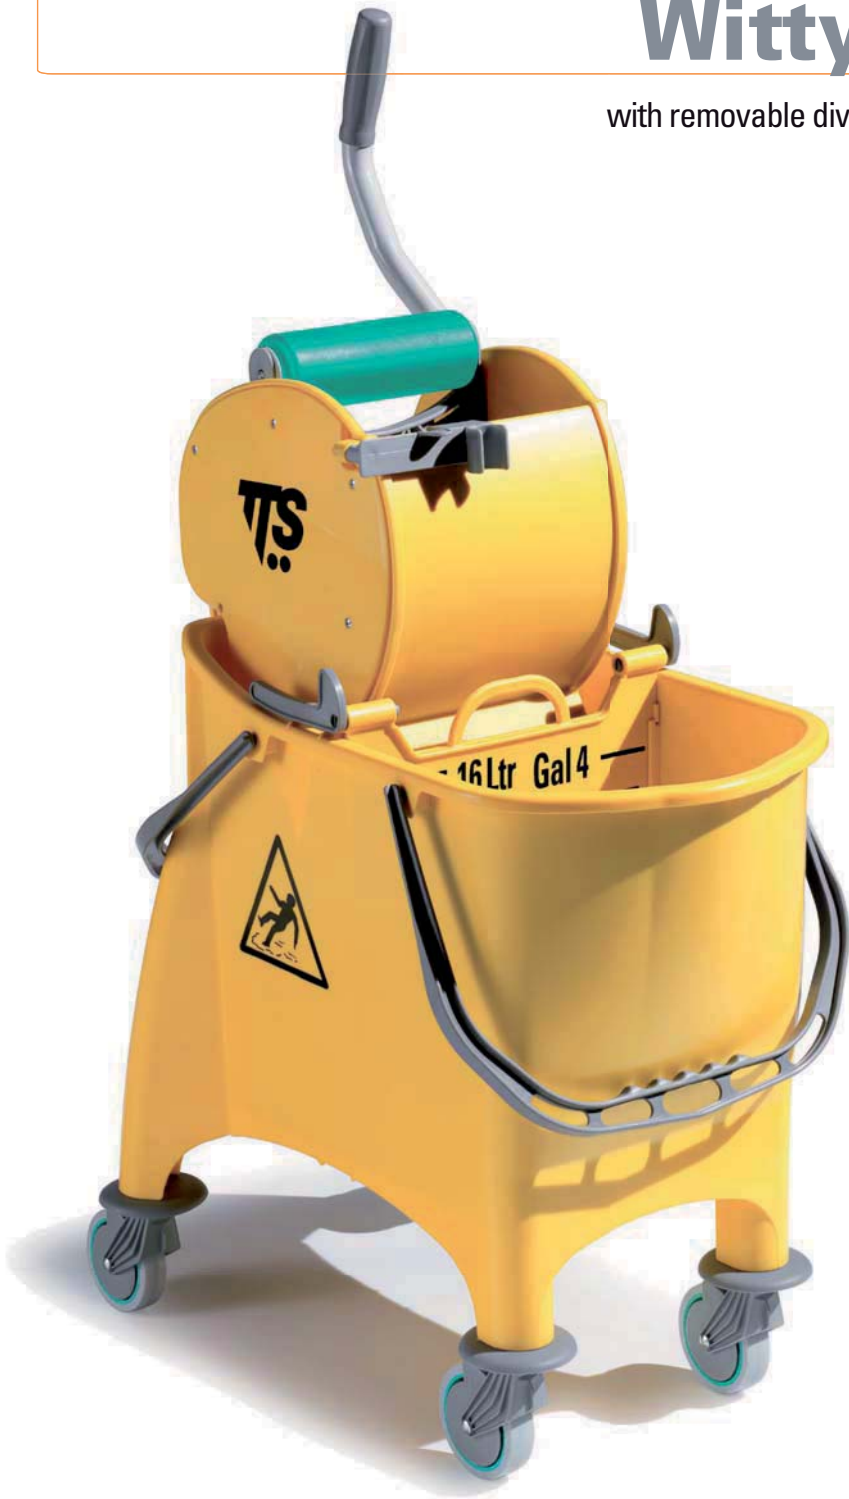

Witty

with removable divider

Back drain-plug