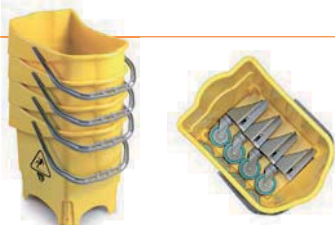

40x55x100 cm	30 L Pile 30 L - Polypropylene trolley with Dry mop wringer: COLOUR VARIATIONS - Pile red 30-l bucket (S090072) with red Dry wringer (00003414) - Pile blue 30-l bucket (S090071) with blue Dry wringer (00003413) - Pile green 30-l bucket (S090073) with green Dry wringer (00003410) - Pile yellow 30-l bucket (S090070) with yellow Dry wringer (00003411) STANDARD COMPONENTS (included) - Wheels Ø 80 mm - Plastic wheel support	 OR066470 OB066470 OV066470 OG066470 S040211 S040240	1 1 1 1

  40x64x94 cm	30 L Pile 30 L - Polypropylene trolley with Ó-Key mop wringer: COLOUR VARIATIONS - Pile red 30-l bucket (S090072) grey Ó-Key wringer (00003400) - Pile blue 30-l bucket (S090071) grey Ó-Key wringer (00003400) - Pile green 30-l bucket (S090073) grey Ó-Key wringer (00003400) - Pile yellow 30-l bucket (S090070) yellow Ó-Key wringer (00003403) STANDARD COMPONENTS (included) - Wheels Ø 80 mm - Plastic wheel support	 OR036470 OB036470 OV036470 OG036470 S040211 S040240	1 1 1 1

PHOTO	PILE - COMPONENTS	REF.	PACK

  40x47x55 cm	Pile - 30-l bucket without wringer, with 4 wheels Ø 80 mm	 OR016470 OB016470 OV016470 OG016470	1 1 1 1
A. B.	A. Wheels Ø 80 mm B. Plastic foot for wheel with Bumper	S040211 S040240	1 1

Features of Pile

- **Ergonomic** as higher than traditional buckets
- **Polypropylene handle**
- Equipped with removable Ø 80 mm polypropylene wheels
- **The piling system** achieves space saving and freight cost saving
- The bucket fits **TEC, Dry, Ó-Key wringers**