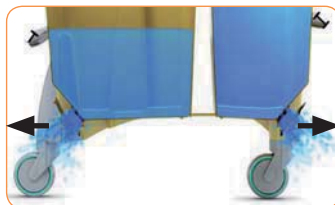

Total outflow